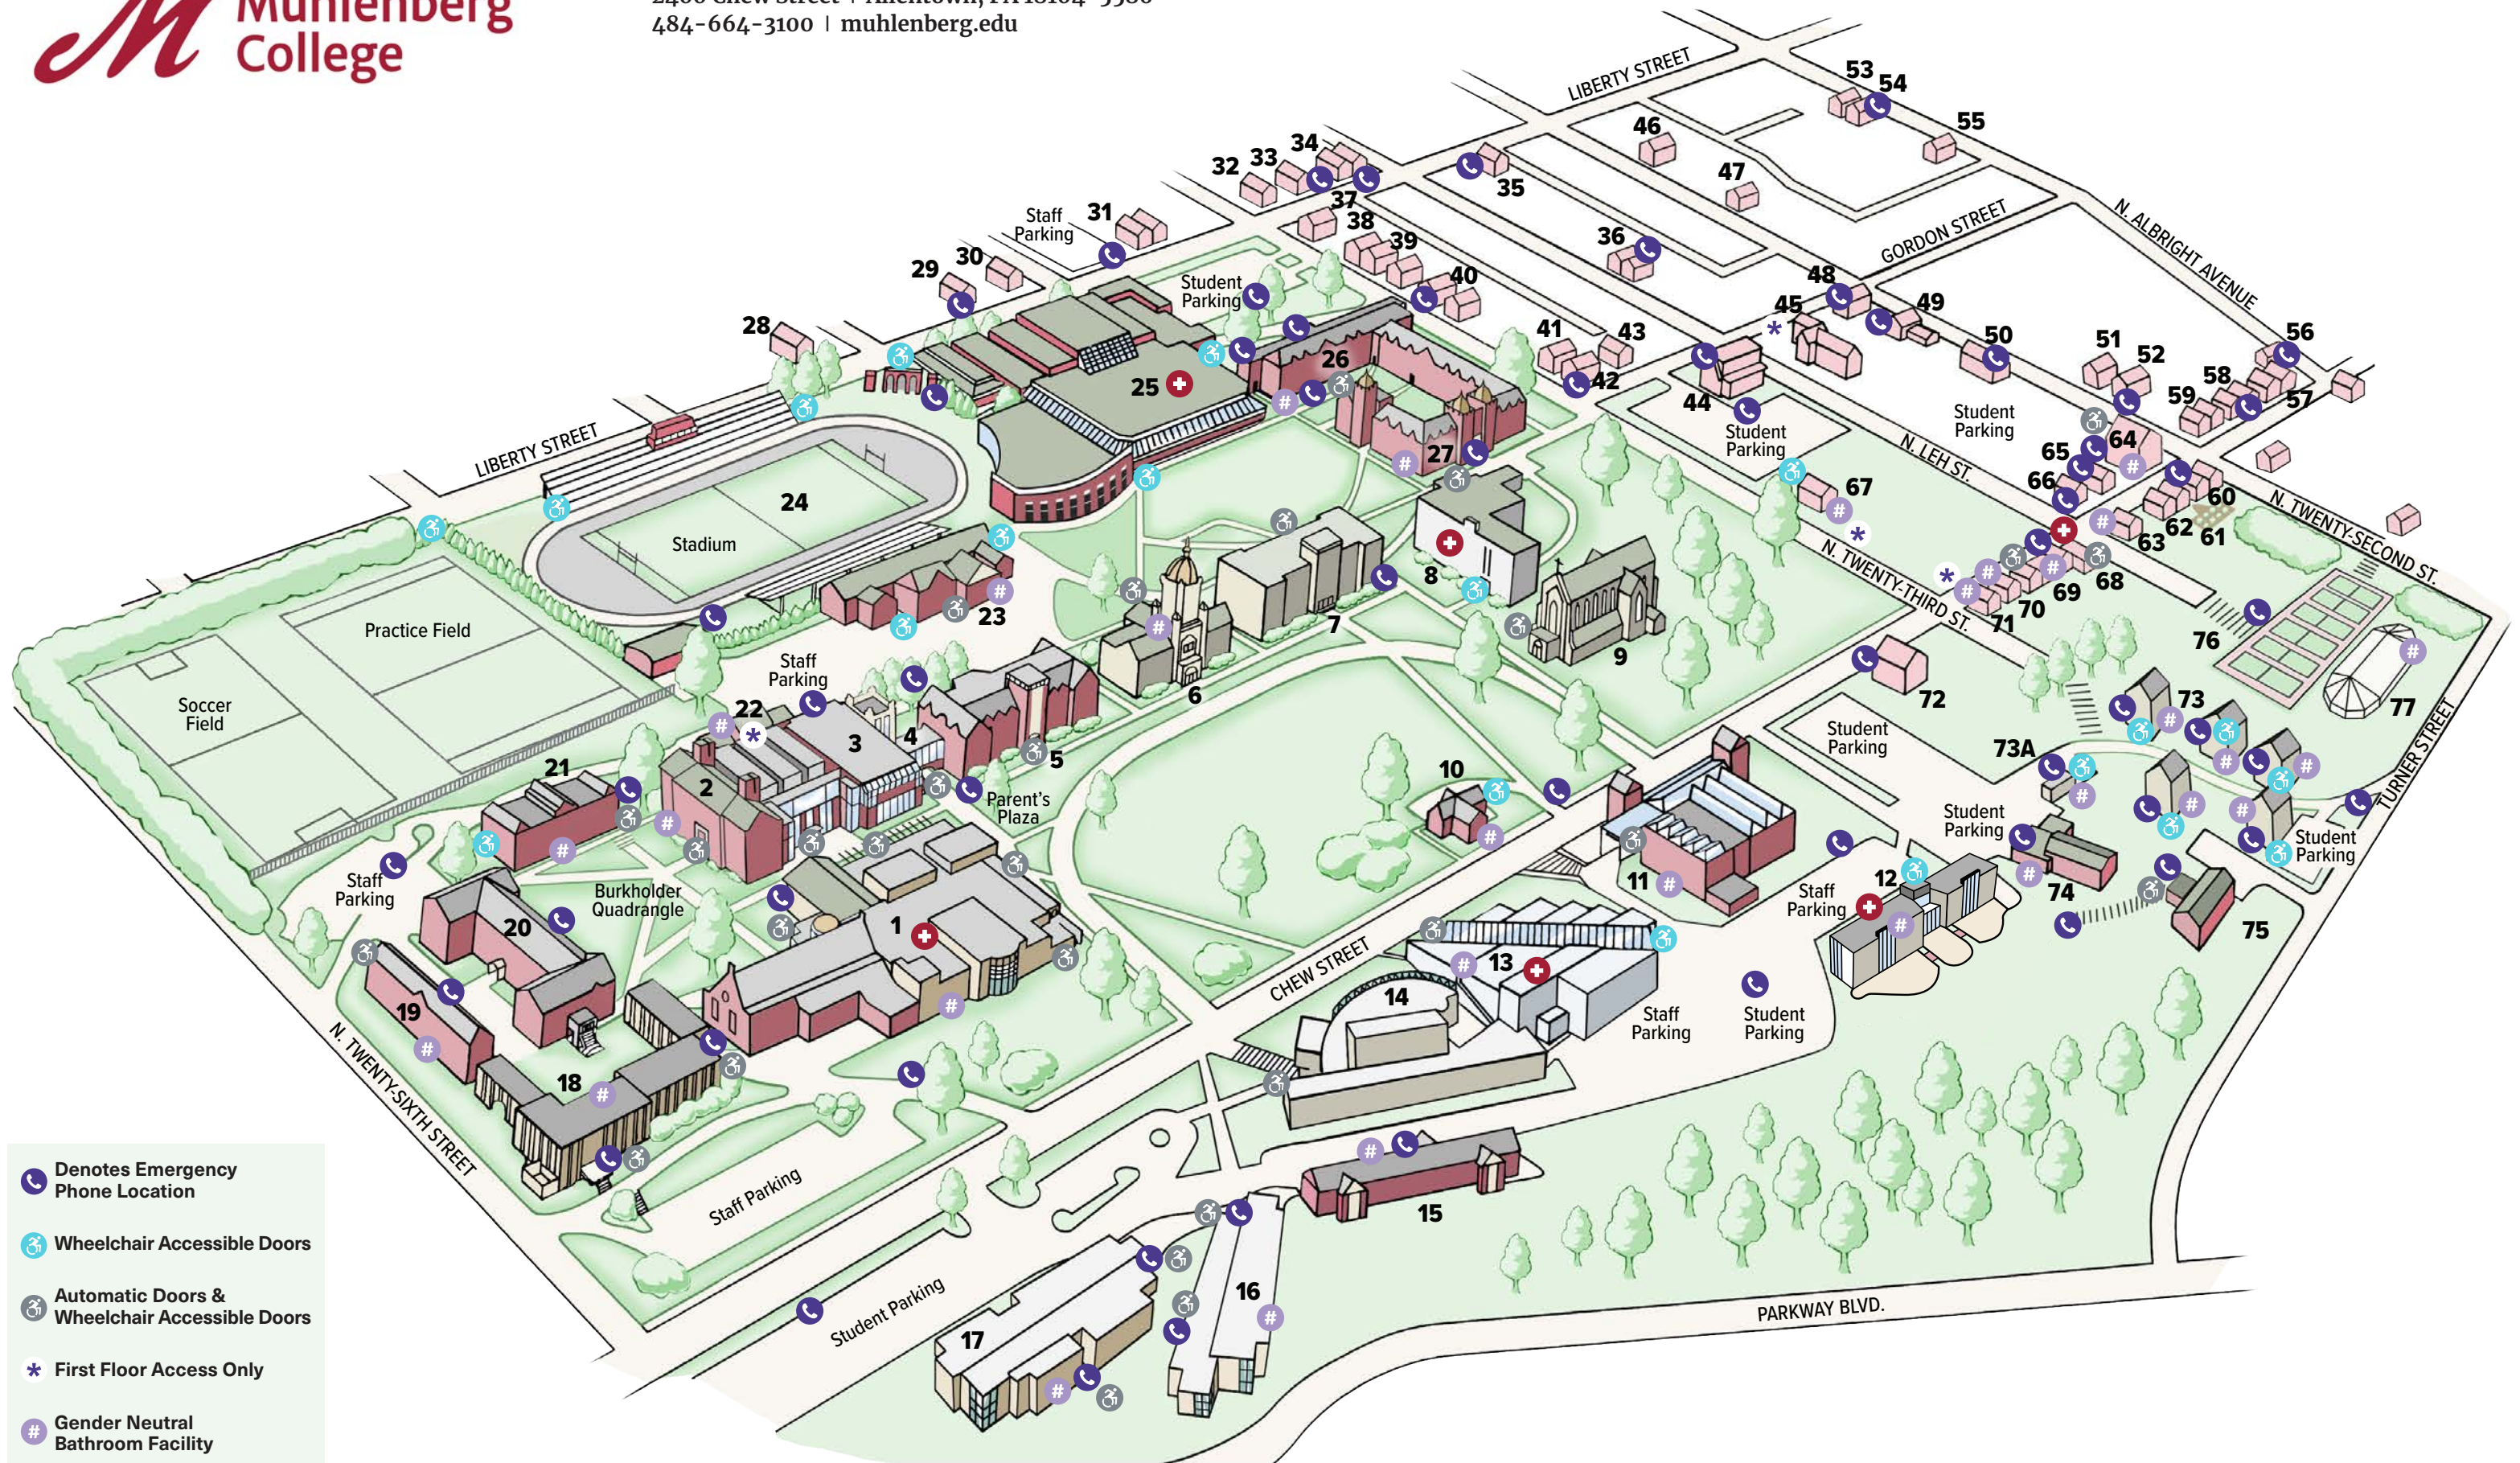

- 52 M.I.L.E. House**
(319-321 N. 22nd St.)
- 53 M.I.L.E. House**
(432 N. Albright Ave.)
- 54 M.I.L.E. House**
(428 N. Albright Ave.)
- 55 M.I.L.E. House**
(414 N. Albright Ave.)
- 56 Alpha Epsilon Pi**
(318 N. Albright Ave.)
- 57 M.I.L.E. House**
(2135-2137 Chew St.)
- 58 M.I.L.E. House**
(2141-2143 Chew St.)
- 59 M.I.L.E. House**
(2145-2147 Chew St.)
- 60 M.I.L.E. House**
(2206-2208 Chew St.)
- 61 Community Garden**
- 62 M.I.L.E. House**
(2214-2216 Chew St.)

- 72 Alpha Tau Omega**
(2302 Chew St.)
- 73 The Village #**
Student Residences
(2251-2267 Turner St.)
- 73A The Village Laundry & Common Room #**
(2304 Chew St.)
- 74 Hillside House #**
Art
- 75 Rehearsal House**
Music, Theatre and Dance
Trexler Amphitheatre
(2309 Turner St.)
- 76 Tennis**
- 77 Studio 22 #**

Non-campus sites:

- Cedar Creek Field, 4238 Walnut St. (baseball & softball)
- M.I.L.E. House, 2442 Tilghman St. 
- Everson House, 2601 Chew St.

-  Denotes Emergency Phone Location
-  Wheelchair Accessible Doors
-  Automatic Doors & Wheelchair Accessible Doors
-  First Floor Access Only
-  Gender Neutral Bathroom Facility
-  AED and Stop the Bleed Kits